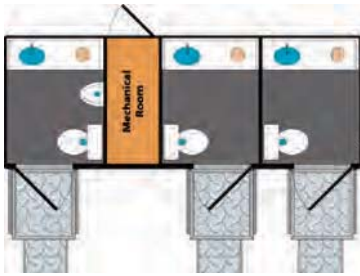

3-STALL RESTROOM

UNIT DIMENSIONS

L: 20' W: 12' H: 10'6"

THE GOT TO GO THREE-STALL UNIT is one of the most popular choices for weddings and private functions. It's compact size makes it easy to maneuver into tight spaces. This unit may be combined with additional Luxury Restrooms for larger events such as festivals and fundraisers. The Three-Stall Unit is also ideal for serving those in need during emergency situations, disaster relief efforts, or in any location where power and water sources are not readily available.

The Got To Go Three-Stall Unit includes one male restroom furnished with a sink, toilet, and urinal and two female restrooms furnished with a sink and toilet.

The Three-Stall Unit is completely self-contained and is operable using a 110 volt outlet or generator for the lights and heat or air conditioner. Water is supplied by a spigot and garden hose or a 125 gallon on-board fresh water holding tank. The unit houses a 450 gallon waste holding tank.